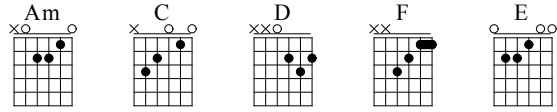

# House Of The Rising Sun

[www.free-guitar-lessons-online.com](http://www.free-guitar-lessons-online.com)

Standard tuning

♩ = 100

S-Gt

Am C D F

*mf*

The first system of guitar notation consists of a treble clef staff in 6/8 time and a six-string guitar tablature staff. The treble staff shows a melodic line with chords Am, C, D, and F. The tablature staff shows the corresponding fret numbers for each string, with fingerings indicated by numbers 1-3 and arrows for picking direction.

1 Am C E E

The second system of guitar notation continues the piece. It features a treble clef staff with chords Am, C, E, and E, and a corresponding six-string guitar tablature staff with fingerings and picking directions.

2 Am E Am E

The third system of guitar notation continues the piece. It features a treble clef staff with chords Am, E, Am, and E, and a corresponding six-string guitar tablature staff with fingerings and picking directions.